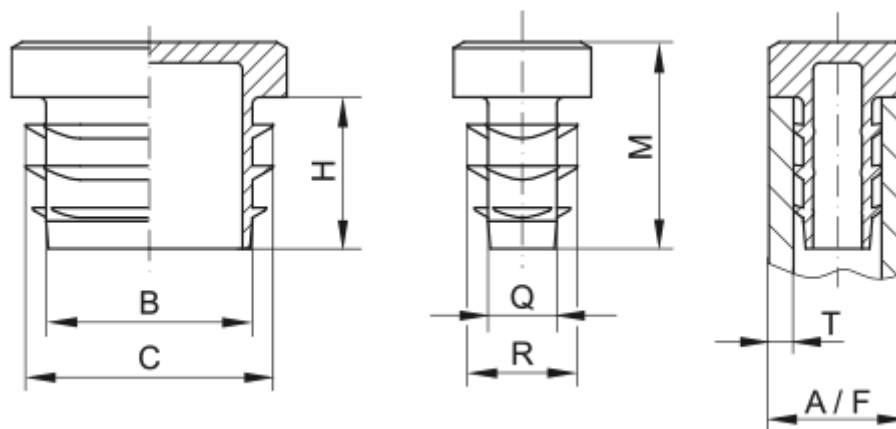

Article number: 59GPN270R3020152

Description: KLEE Square plugs GPN 270 - 30x20 (Wall thickness 1,5-2)

## Measures

A = 30x20

B = 25

C = 28

H = 11

M = 15

Q = 15

R = 18